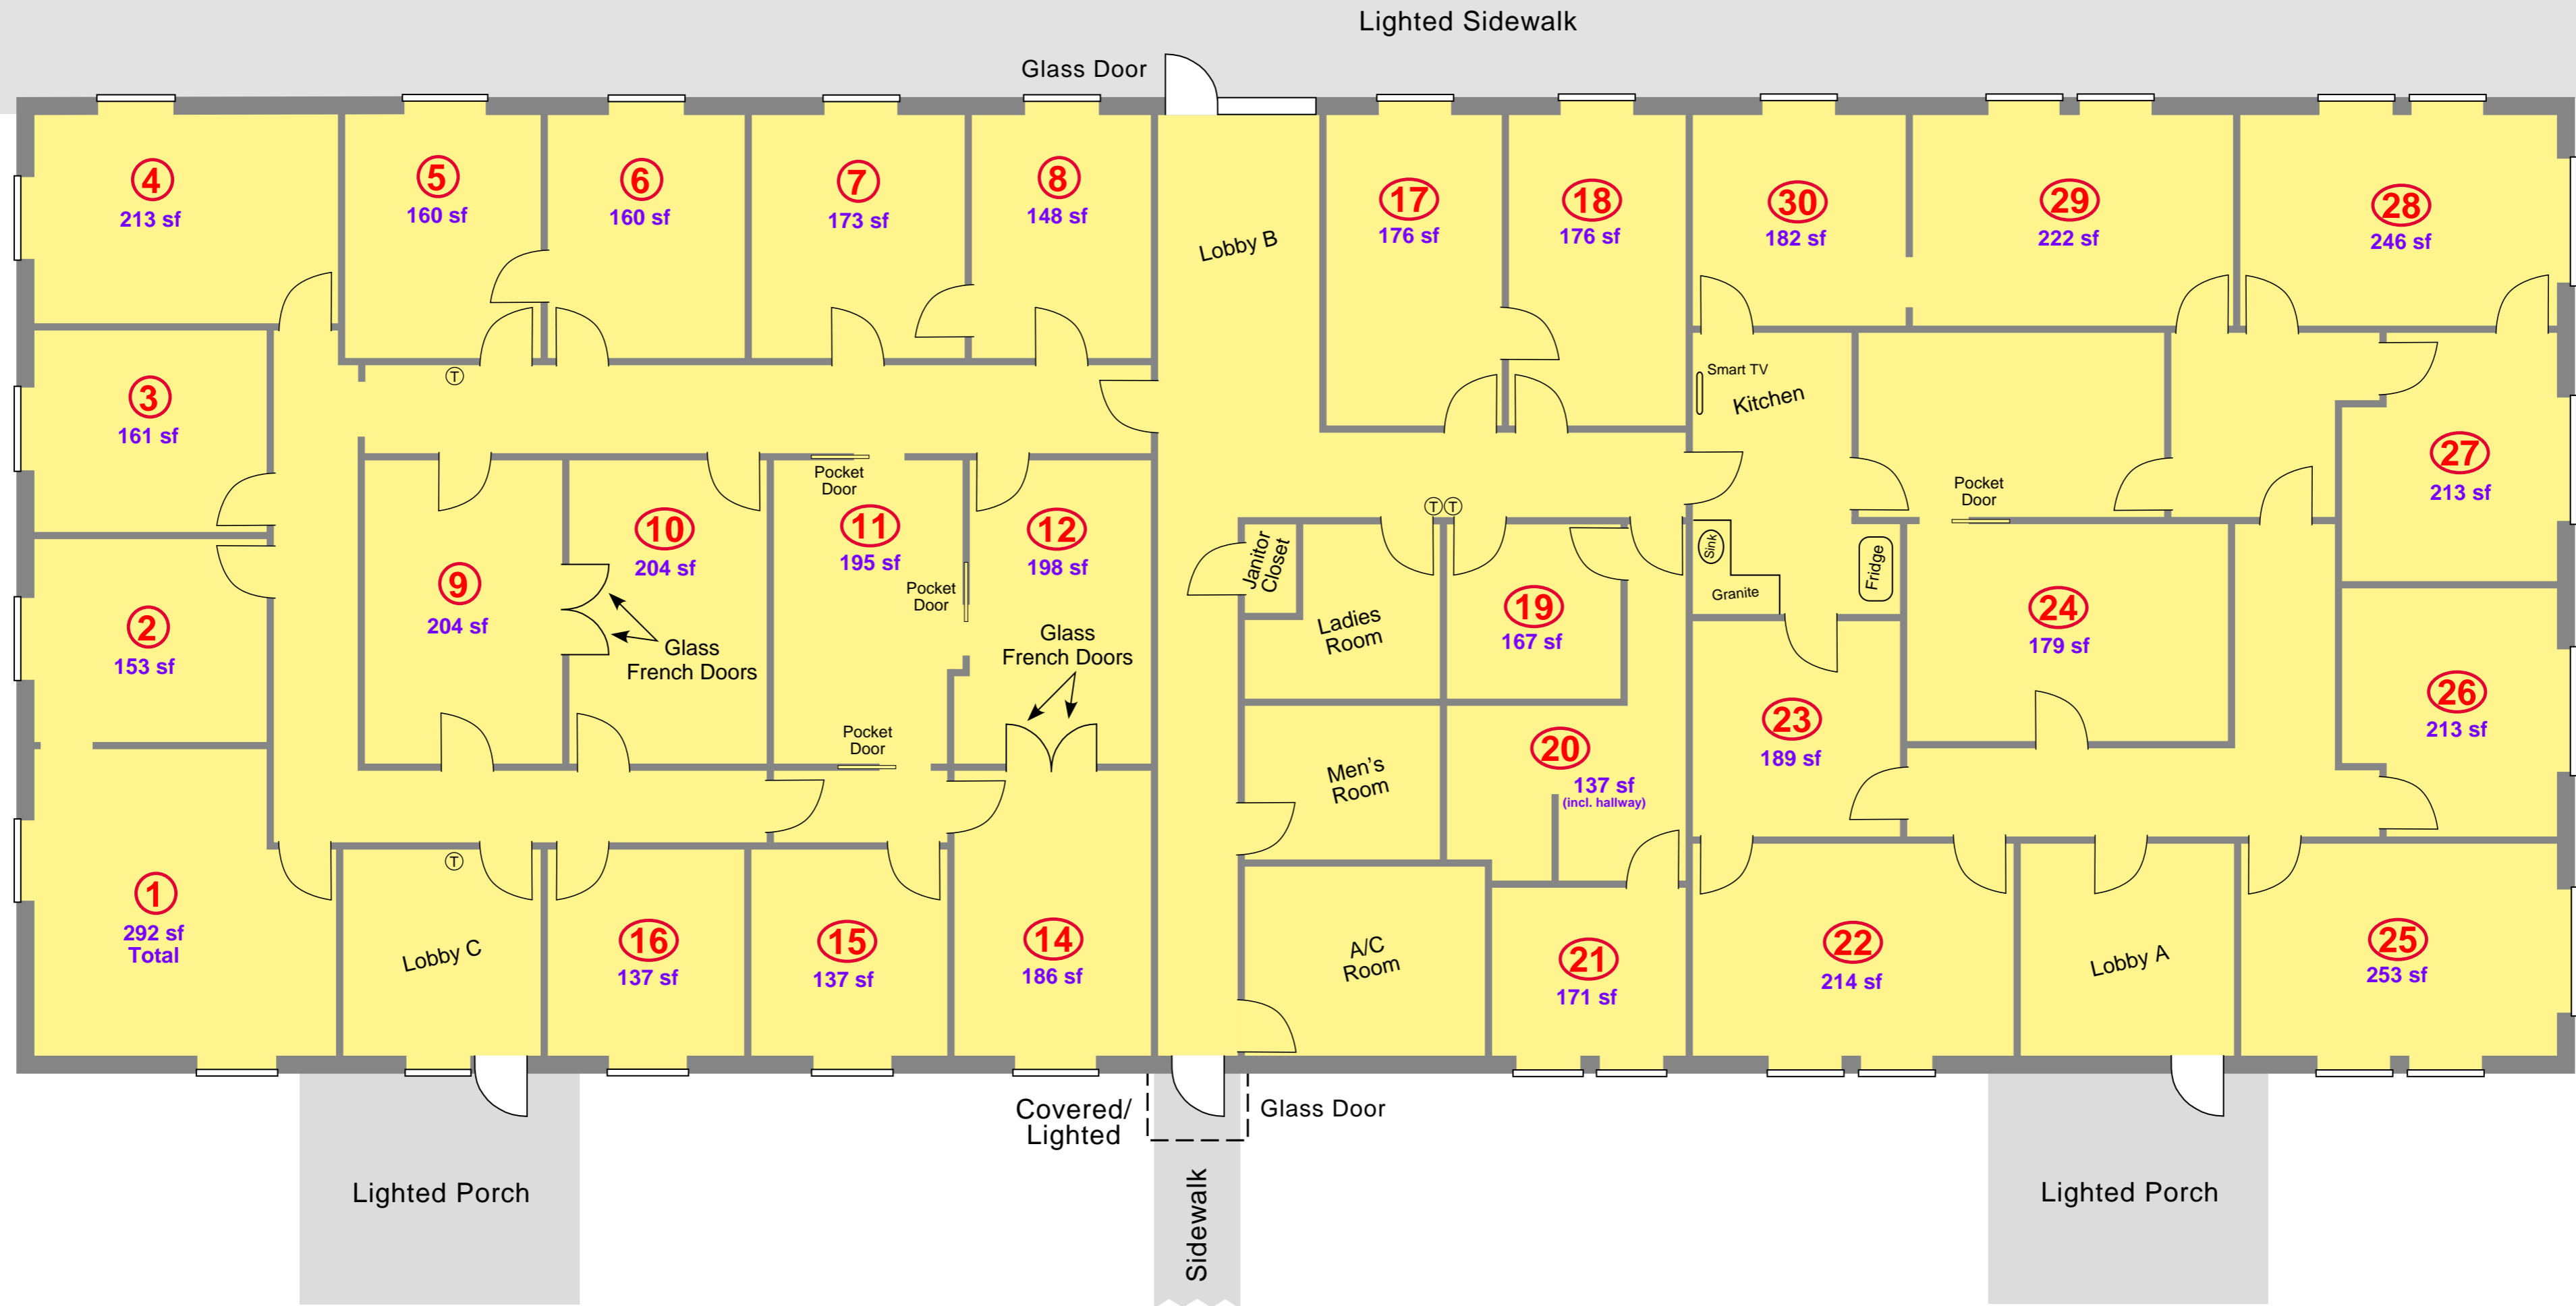

110 & 112 Oil Center Drive, Lafayette, LA
 8,528 square feet (in yellow)

Live Oak Building
 110 & 112 Oil Center Drive, Lafayette, LA

Scale:

BEECHGROVE PROPERTIES
OIL CENTER OFFICES

IN THE HEART OF LAFAYETTE'S OIL CENTER DISTRICT
www.oilcenteroffices.com